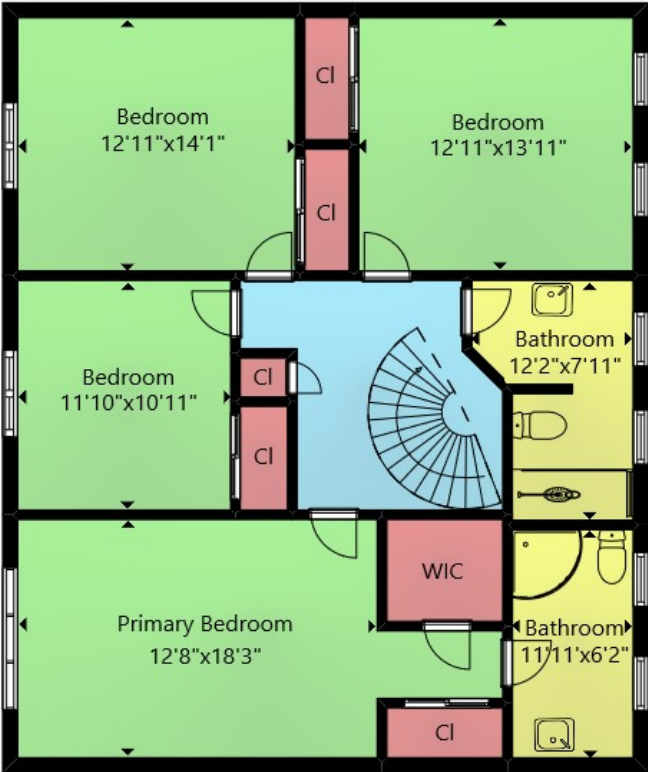

Floor 3

Total Area Square Footage - 1181 Ft<sup>2</sup>

Sizes and dimensions are approximate. Actual may vary. This plan is for illustration purposes only and should be used as such by any perspective purchaser.